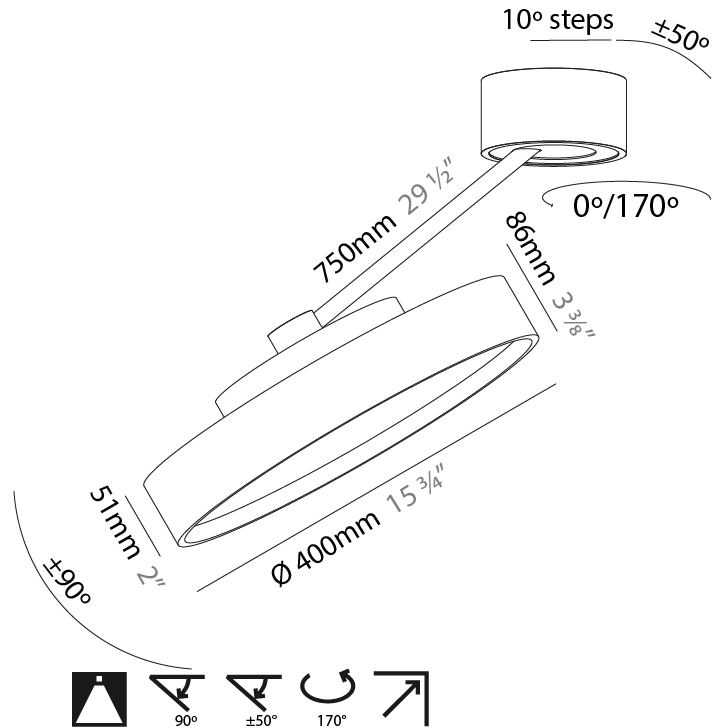

GENERAL

Series: Sign Diva Dancer
Subseries: Sign Diva Dancer Korona
Partner: Prolight
Division: Architectural
Installation: Suspension
Product Type: Pendant
Mounting Location: Ceiling
Light Distribution: Adjustable

PHYSICAL

Shape: Round
Diameter (mm): 400
Diameter (in): 15 3/4
Height (mm): 870
Depth (mm): 86
Height (in): 34 1/4
Depth (in): 3 3/8
Weight (kg): 3.5
Weight (lbs): 7.716

Diffuser: PMMA - Opal / Micro-Prism / Sparkling Secret / Vintage Industrial

Fixture Finish: SSR / BKV / CWI / CRY / HAB / UFT / ITA / RUA / FTG / MYG / LOD / PUS / FRO / FUP / KIA / POP / BLS / SPG / MEY / GOH / CHC / COM / ABZ / JAG / OBR / MOS / ROR

Fixture Material: PMMA / Extruded Aluminum / Steel

ELECTRICAL

Lamp Type: LED (Zhaga Standard)
Input Wattage (W): 17.9
Total Output Wattage (W): 16
Dimming: Tri-Mode (Non-Dimming and Phase Dimming (120Vac only) and 0-10V Dimming)
Driver Included: Yes
Driver Location: Integrated
Driver Type: Constant Current - Universal
Driver Class: Class 2
Input Voltage (V): 120 - 277
Constant Current (MA): 500

LED

Color Temperature (*K): 2700 / 3000 / 3500 / 4000
Max. Delivered Lumen (lm): 1870 / 2340 / 2372 / 2420
CRI: >90 CRI
Lamp Life (hrs): 50000

OPTICAL

Adjustability: Rotational Canopy 170°; Tilting Canopy ±50°; Tilting Head ±90°

RATINGS AND CERTIFICATIONS

Certified By: Certified for North American Standards
IP rating: IP20