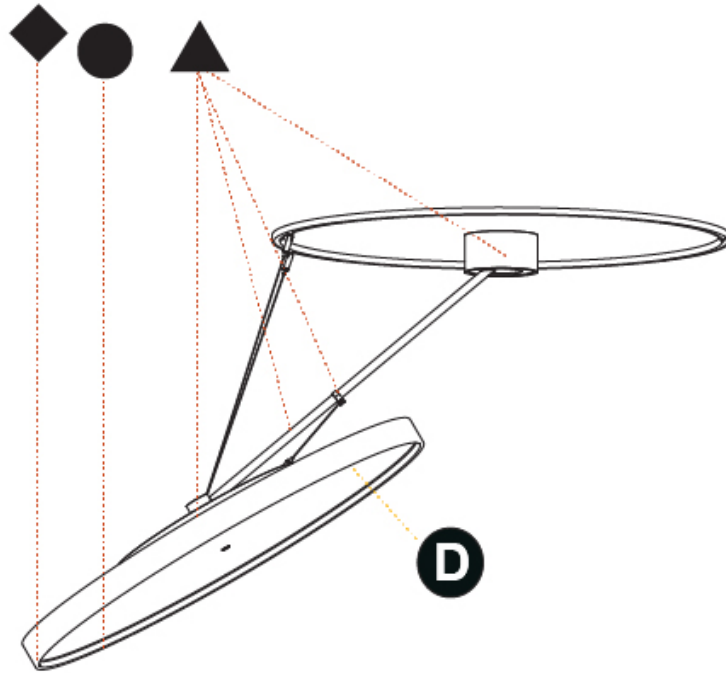

SIGN DIVA DANCER SUSPENSION

A30874-

PROJECT

TYPE

SPECIFIER

QUANTITY

DATE

A