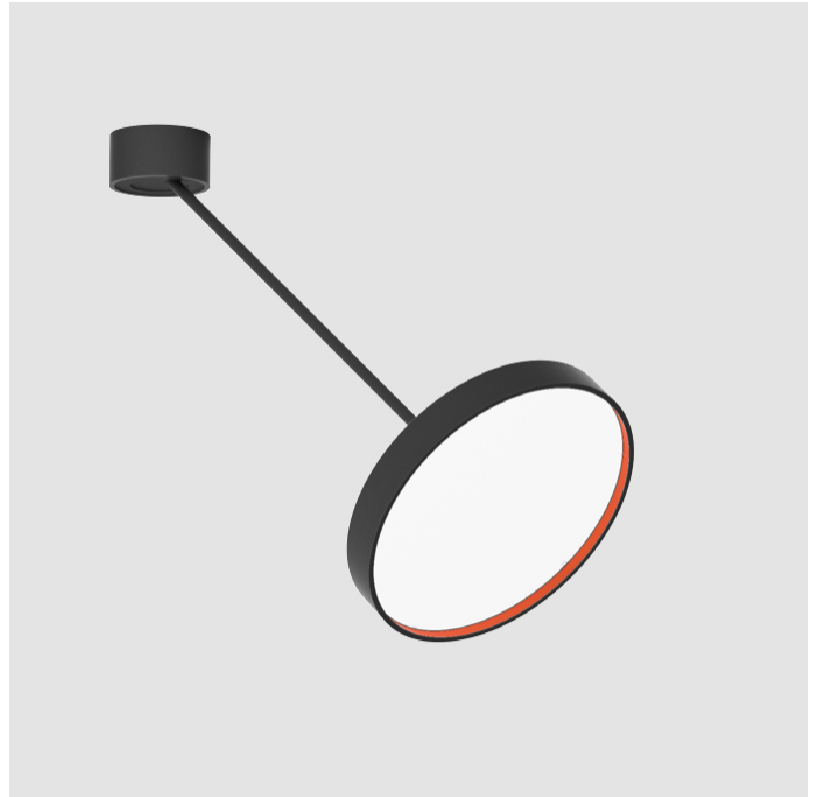

GENERAL

Series: Sign Diva Dancer
Subseries: Sign Diva Dancer Korona
Partner: Prolight
Division: Architectural
Installation: Suspension
Product Type: Pendant
Mounting Location: Ceiling
Light Distribution: Adjustable

PHYSICAL

Shape: Round
Diameter (mm): 400
Diameter (in): 15 3/4
Height (mm): 870
Depth (mm): 86
Height (in): 34 1/4
Depth (in): 3 3/8
Weight (kg): 3.5
Weight (lbs): 7.716

Diffuser: PMMA - Opal / Micro-Prism / Sparkling Secret / Vintage Industrial

Fixture Finish: SSR / BKV / CWI / CRY / HAB / UFT / ITA / RUA / FTG / MYG / LOD / PUS / FRO / FUP / KIA / POP / BLS / SPG / MEY / GOH / CHC / COM / ABZ / JAG / OBR / MOS / ROR

Fixture Material: PMMA / Extruded Aluminum / Steel

ELECTRICAL

Lamp Type: LED (Zhaga Standard)
Input Wattage (W): 17.9
Total Output Wattage (W): 16
Dimming: Tri-Mode (Non-Dimming and Phase Dimming (120Vac only) and 0-10V Dimming)
Driver Included: Yes
Driver Location: Integrated
Driver Type: Constant Current - Universal
Driver Class: Class 2
Input Voltage (V): 120 - 277
Constant Current (MA): 500

LED

Color Temperature (*K): 2700 / 3000 / 3500 / 4000
Max. Delivered Lumen (lm): 1870 / 2340 / 2372 / 2420
CRI: >90 CRI
Lamp Life (hrs): 50000

OPTICAL

Adjustability: Rotational Canopy 170°; Tilting Canopy ±50°; Tilting Head ±90°

RATINGS AND CERTIFICATIONS

Certified By: Certified for North American Standards
IP rating: IP20